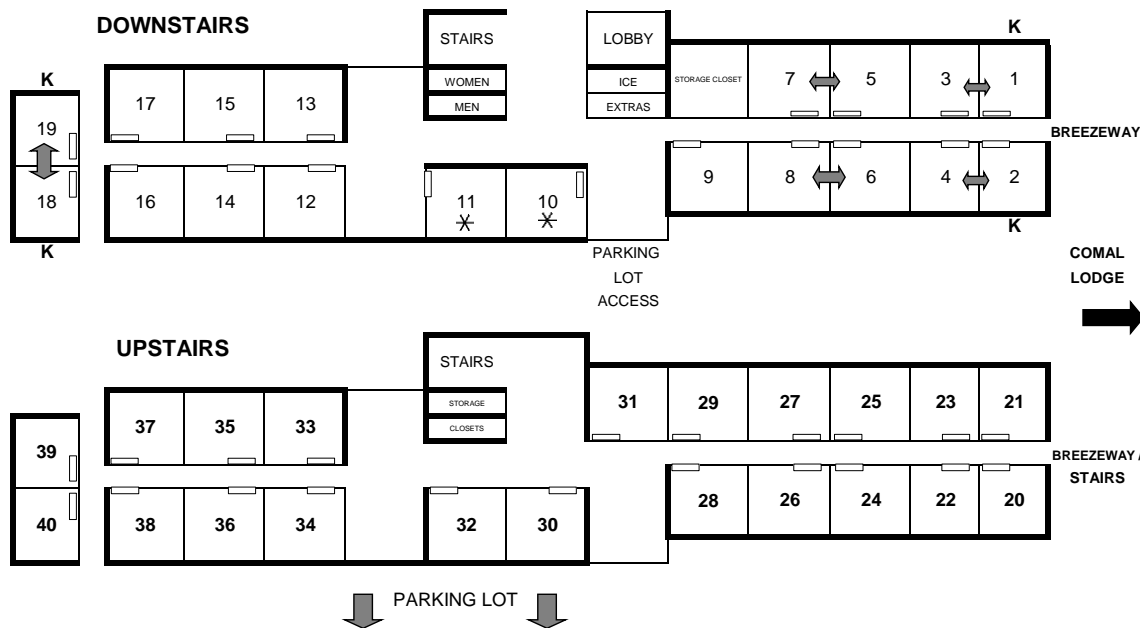

GUADALUPE WING

Room updates as of 12/2022

36 ROOMS WITH TWO QUEEN BEDS AND 4 ROOMS WITH ONE KING BED

- ↔ ADJOINING ROOMS
- ✳ ACCESSIBILITY FEATURES
- ♿ FULLY ACCESSIBLE ROOMS
- K ROOMS W/ 1 KING BED
- ▭ DOOR LOCATION

COMAL WING

29 ROOMS WITH TWO QUEEN BEDS

Texas Rooms

6 STAND-ALONE ROOMS WITH 1 QUEEN BED