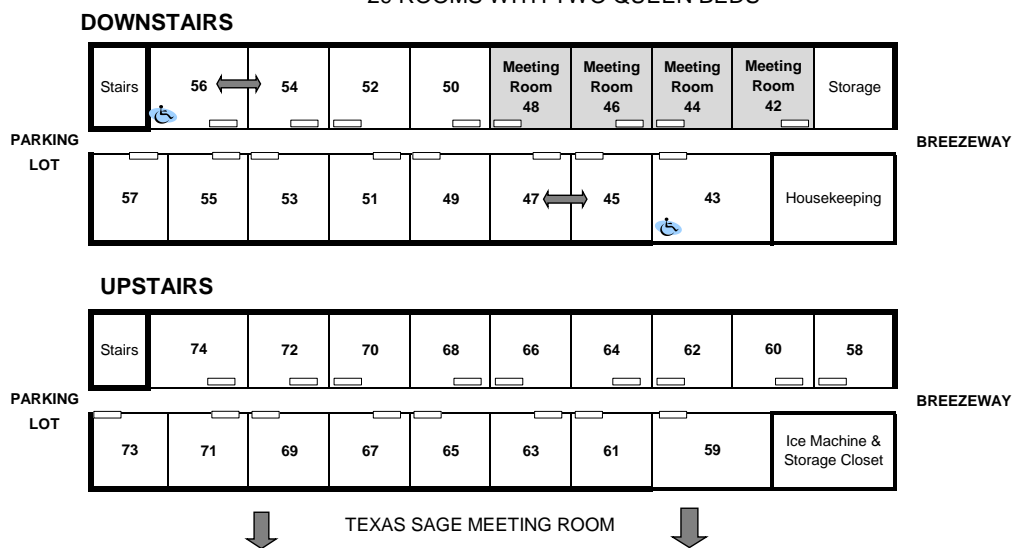

GUADALUPE WING

Room updates as of 12/2022

36 ROOMS WITH TWO QUEEN BEDS AND 4 ROOMS WITH ONE KING BED

- ↔ ADJOINING ROOMS
- ✳ ACCESSIBILITY FEATURES
- ♿ FULLY ACCESSIBLE ROOMS
- K ROOMS W/ 1 KING BED
- ▭ DOOR LOCATION

COMAL WING

29 ROOMS WITH TWO QUEEN BEDS

Texas Rooms

6 STAND-ALONE ROOMS WITH 1 QUEEN BED